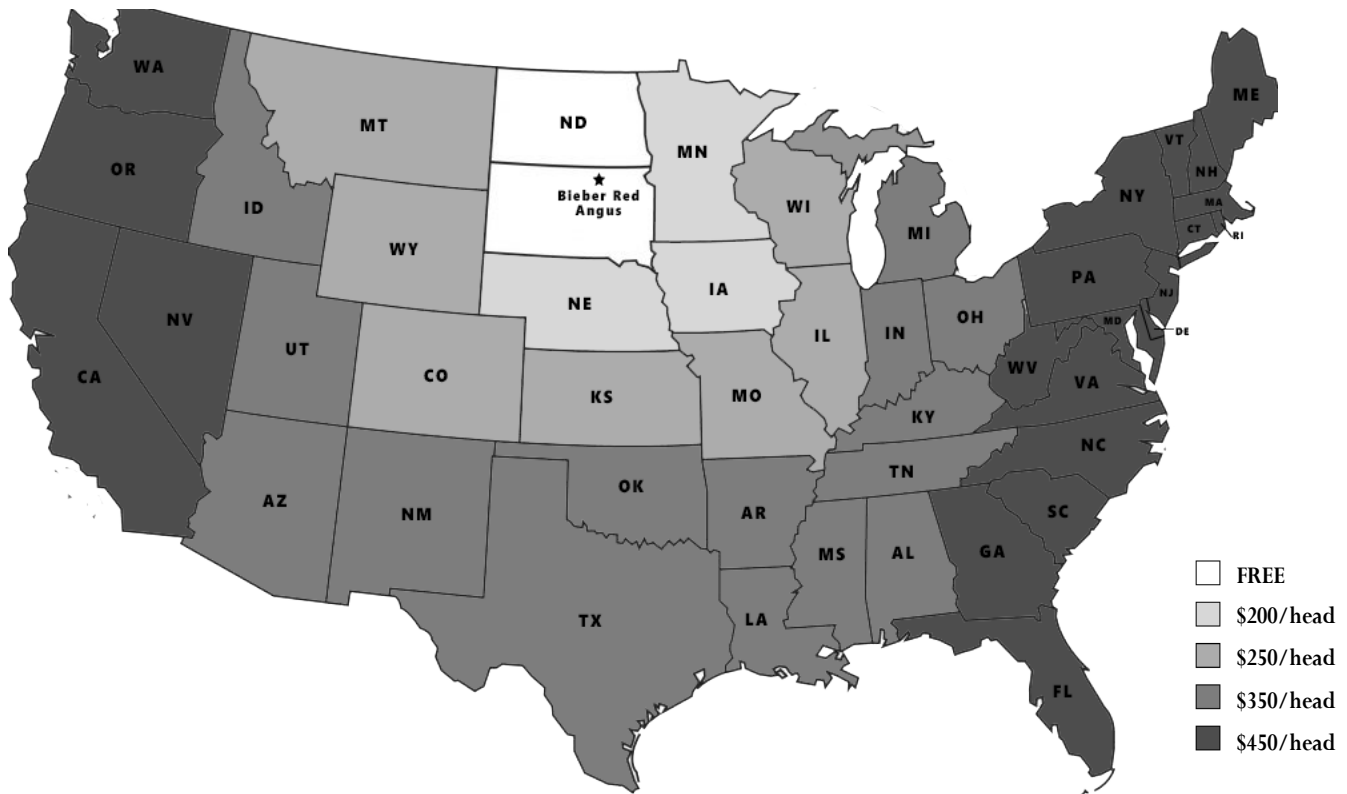

CENTRAL POINTS

All deliveries will be organized to **CENTRAL POINTS** within the state. Delivery will NOT be organized to your home or ranch. Loads are delivered by semi truck and require drop off points along their route with a loading chute and location to house livestock. You are expected to meet the semi truck driver at the central drop-off point as communicated by them. Central points for delivery include auction barns, vet clinics, and other locations determined by the semi truck driver at the time of delivery. Pricing to these central points will be charged to you based on your physical address. The driver will be given your contact information and will communicate with you regarding the drop off time and location.

FEEDING ARRANGEMENTS

If you are not ready to receive your animals when we plan to deliver to your area, feeding arrangements are available for a charge of $3.50 per day per animal. Please coordinate these feeding arrangements after the sale.

We ask for your cooperation in arranging dates and the pick up of your cattle at central delivery points within your state. This will keep the cattle from being on the semi truck longer than necessary and help to get your animals to you with the least possible stress and in the best possible condition. We appreciate your understanding of our delivery policy and look forward to working with you on the delivery of your cattle. Please let us know if you have any questions!